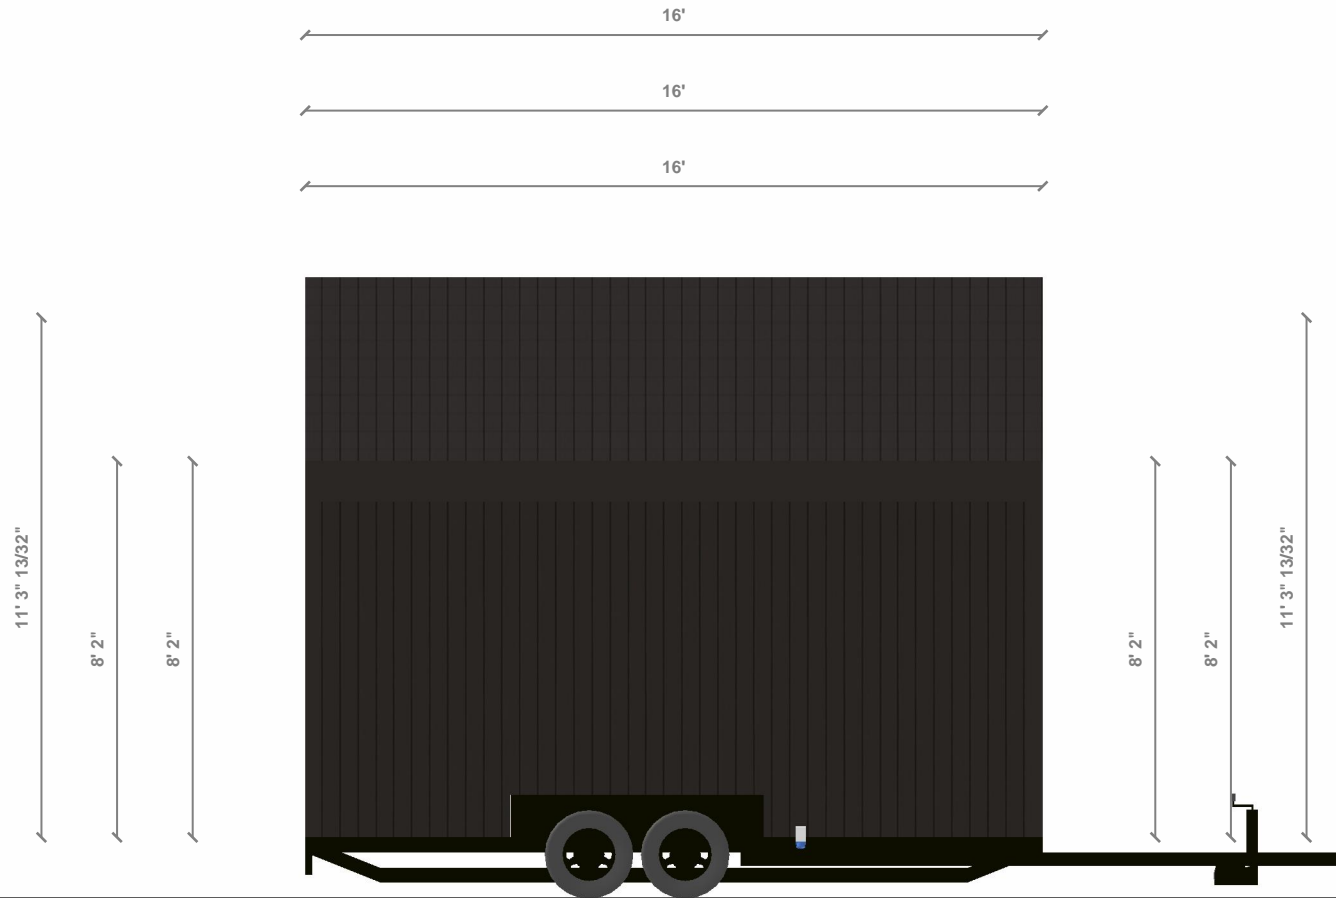

Name: Nordic Studio

Scale: 1:50 (At A4)

System: Imperial (fr)

Plan: Right Elevation