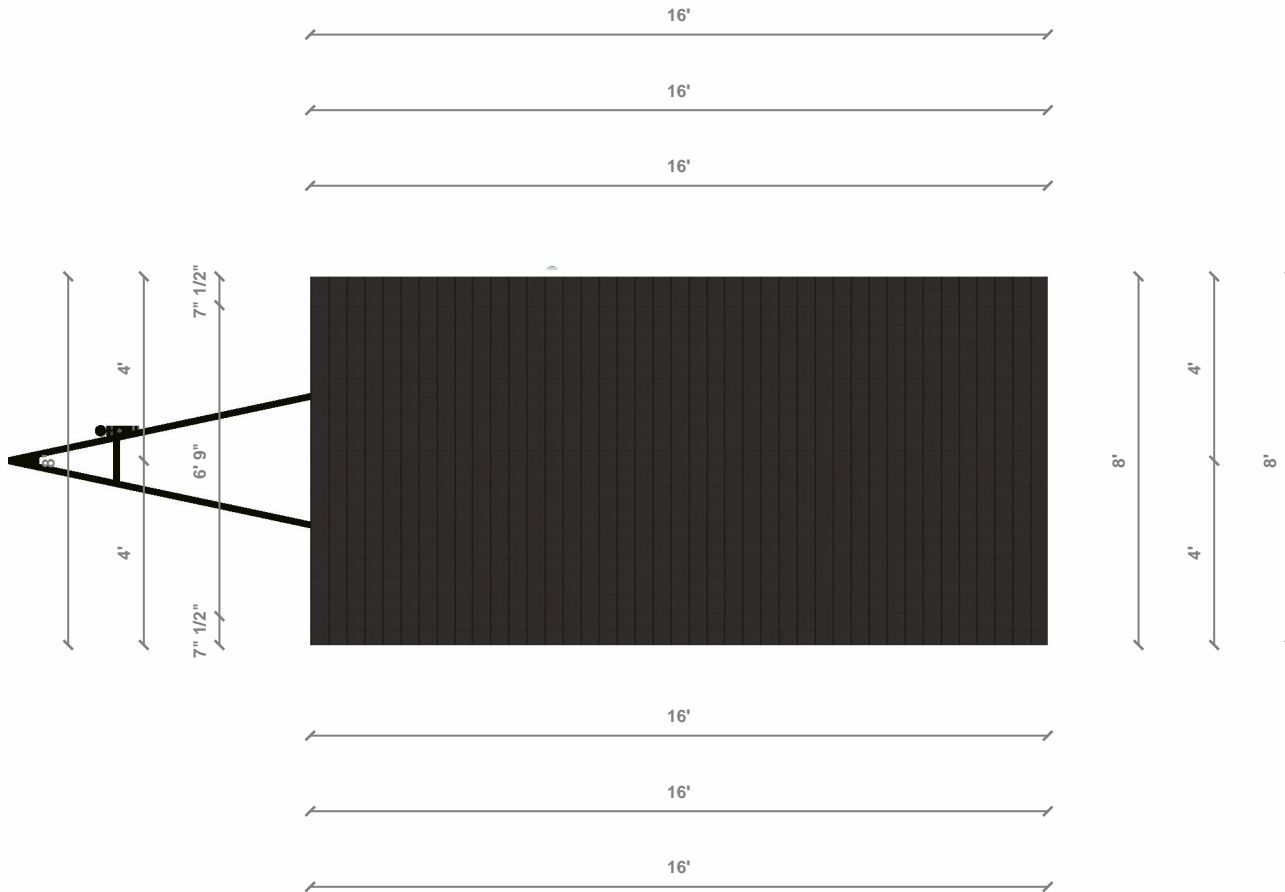

Name: Nordic Studio

Scale: 1:50 (At A4)

System: Imperial (fr)

Plan: Roof Plan