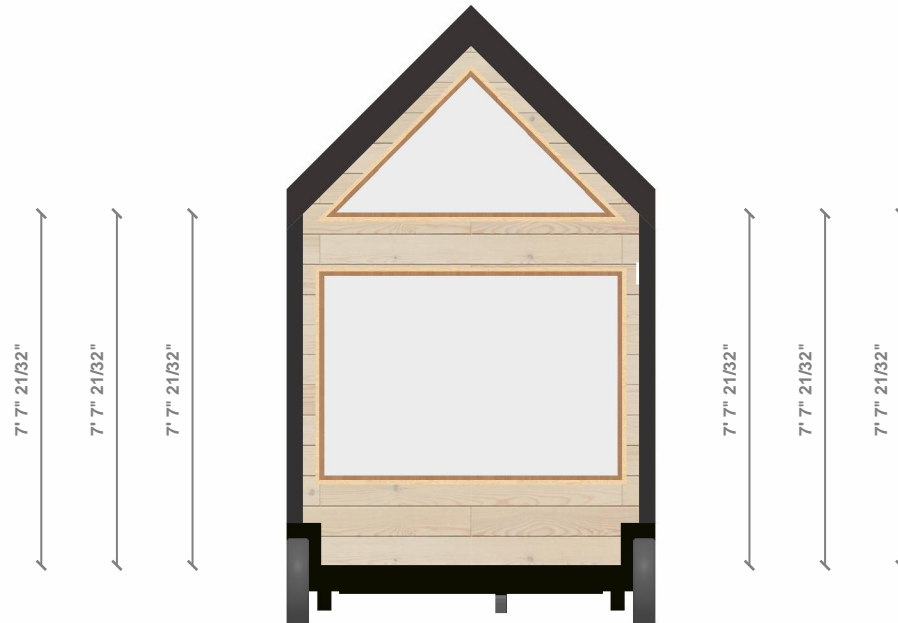

Name: Nordic Studio
Scale: 1:50 (At A4)
System: Imperial (fr)
Plan: Shell Rear Section

ID	Width x Height (fr)	Panel Count	Opening	Glazing Amount	Jamb Finish	Glass Finish	Frame Color	Wall Thickness (fr)	Window U-Value	Window Brand	Egress Window	Notes	Re-Use Existing
Exterior Doors													
1	3' 2" X 6' 8"	1	Left	Double	Unfinished	UvCoated	Wood	4" 1/2"	.32		no		no
Windows													
1	6' 9" X 4' 8" 1/2"	1	Fixed	Double	Unfinished	UvCoated		4" 1/2"	.29	Custom	no	Tempered Frameless	no
2	6' 9" X 3' 5"	1	Fixed	Double	Unfinished	UvCoated		4" 1/2"	.29	Custom	no	Tempered Frameless	no

Skylights

Name: Nordic Studio
Scale: 1:- (At A4)
System: Imperial (fr)
Plan: Joinery Schedule