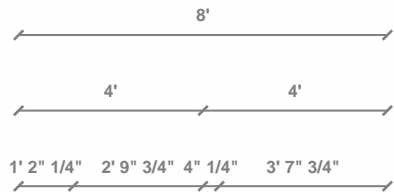

Name: Nordic Studio
Scale: 1:50 (At A4)
System: Imperial (fr)
Plan: Rear Elevation