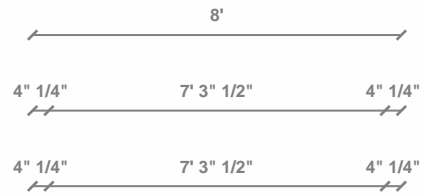

Name: Nordic Studio
Scale: 1:50 (At A4)
System: Imperial (fr)
Plan: Shell Front Section