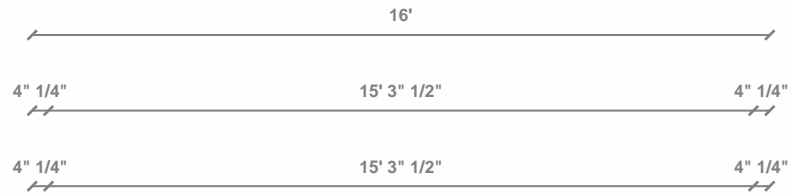

Name: Nordic Studio

Scale: 1:50 (At A4)

System: Imperial (fr)

Plan: Left Section