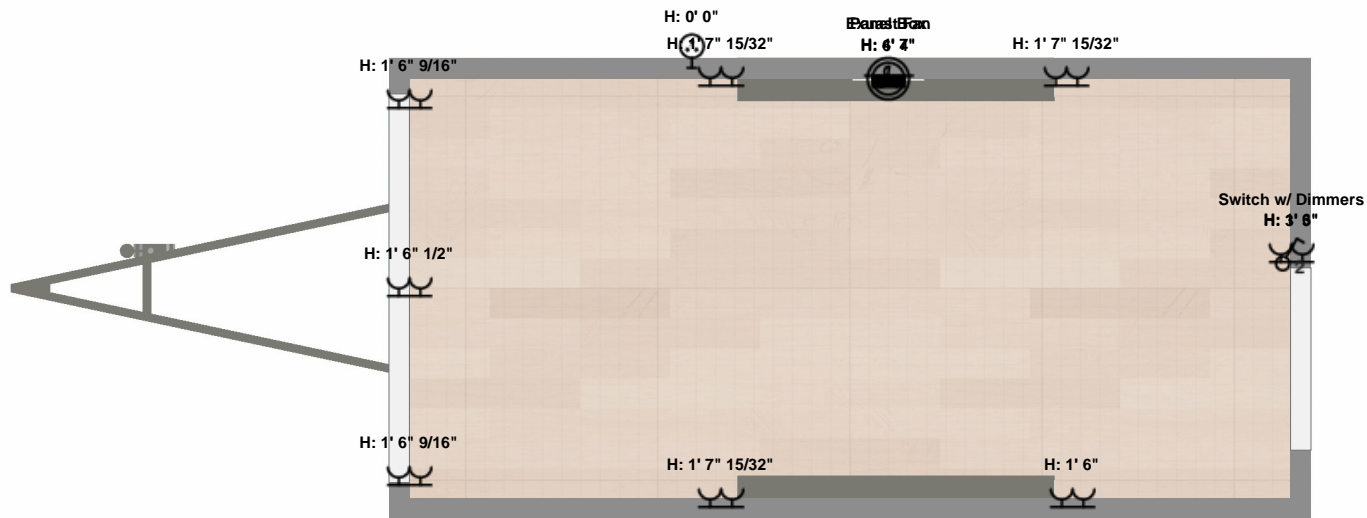

Icon	Item Name	No.	Icon	Item Name	No.	Icon	Item Name	No.	Icon	Item Name	No.	Icon	Item Name	No.
	SingleSwitch	0		DoubleOutlet	8		ExteriorOutlet	0		RailLight	0		CaravanPlug	1
	DoubleSwitch	1		UsbOutlet	0		DownLight	4		OutdoorLight	0		MainPowerIn	0
	TripleSwitch	0		TvOutlet	0		PendantLight	0		ThroughWallFan	1		SwitchBoard	1
	QuadSwitch	0		Brushplate	0		WallMountedLight	0		Heatpump	0		SmokeDetector	1
	DimmerSwitch	0		EthernetOutlet	0		MirrorLight	0		SmartController	0		CarbonMonoxideDet	0
	SingleOutlet	0		HdmiOutlet	0		StripLight	0		HotWaterHeater	0		Other	0