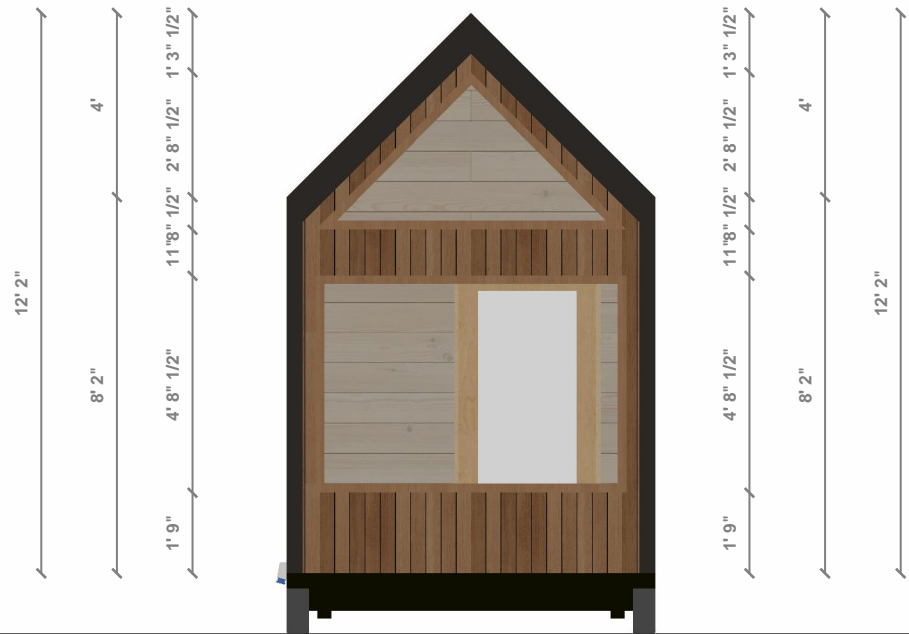

Name: Nordic Studio

Scale: 1:50 (At A4)

System: Imperial (fr)

Plan: Front Elevation