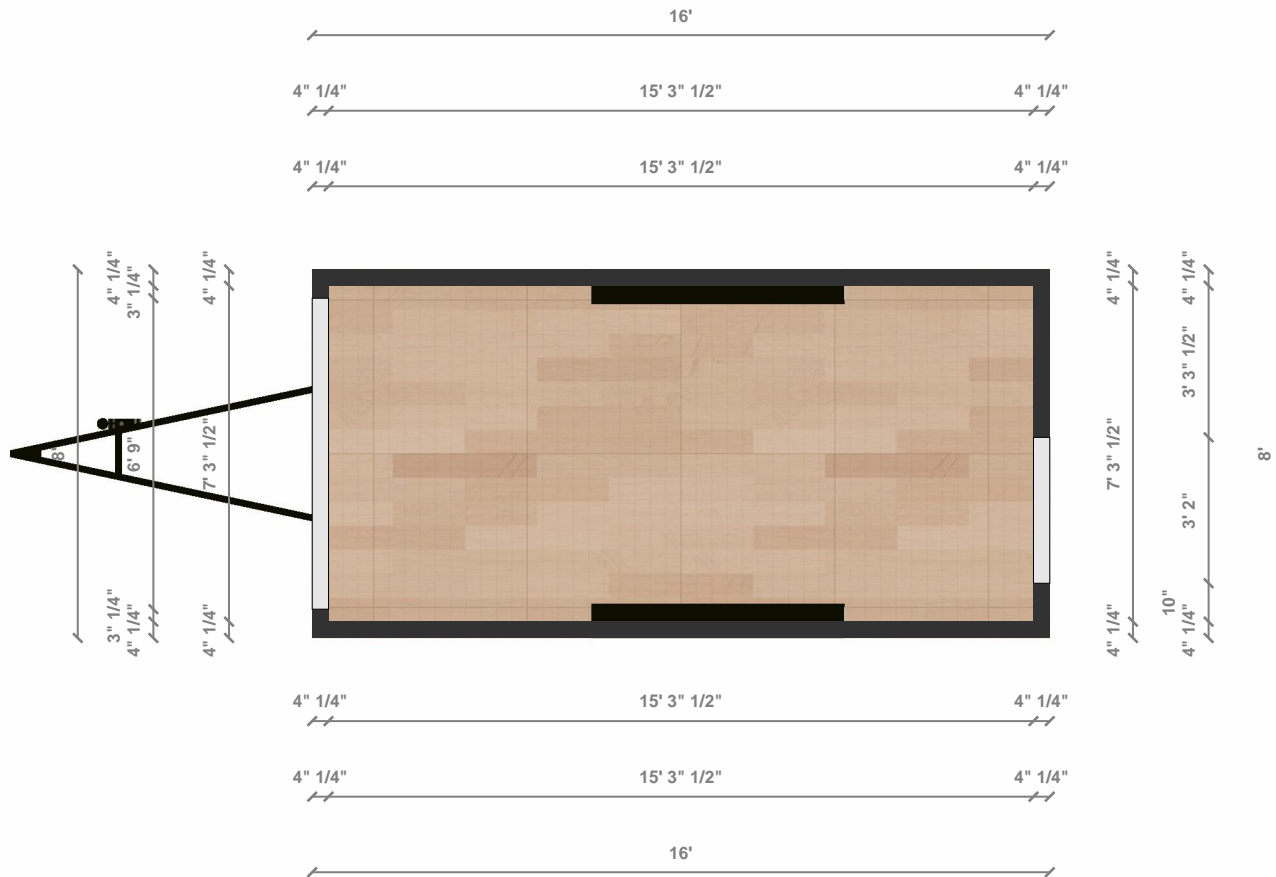

Name: Nordic Studio

Scale: 1:50 (At A4)

System: Imperial (fr)

Plan: Shell Floor Plan