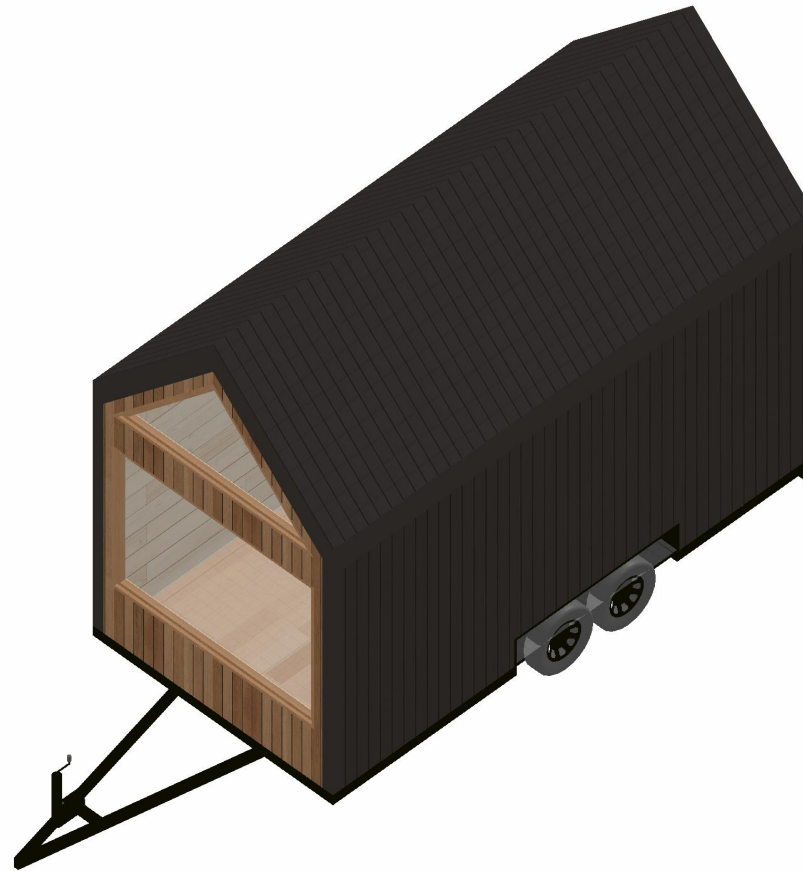

Name: Nordic Studio

Scale: 1:50 (At A4)

System: Imperial (fr)

Plan: Front Left Isometric

1