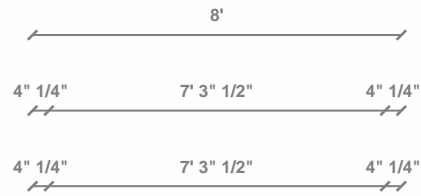

Name: Nordic Studio
Scale: 1:50 (At A4)
System: Imperial (fr)
Plan: Shell Rear Section

ID	Width x Height (fr)	Panel Count	Opening	Glazing Amount	Jamb Finish	Glass Finish	Frame Color	Wall Thickness (fr)	Window U-Value	Window Brand	Egress Window	Notes	Re-Use Existing
Exterior Doors													
1	3' 2" X 6' 8"	1	Left	Double	Unfinished	UvCoated	Wood	4" 1/2"	.32		no		no
Windows													
1	6' 9" X 4' 8" 1/2"	1	Fixed	Double	Unfinished	UvCoated		4" 1/2"	.29	Custom	no	Tempered Frameless	no
2	6' 9" X 3' 5"	1	Fixed	Double	Unfinished	UvCoated		4" 1/2"	.29	Custom	no	Tempered Frameless	no

Skylights

Name: Nordic Studio
Scale: 1:- (At A4)
System: Imperial (fr)
Plan: Joinery Schedule