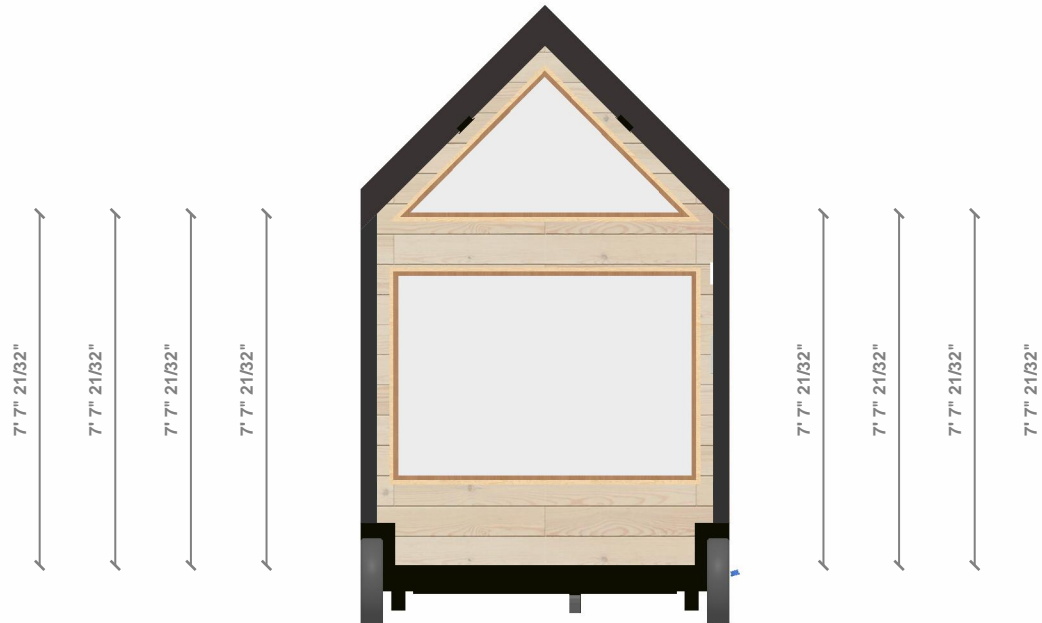

Name: Nordic Studio

Scale: 1:50 (At A4)

System: Imperial (fr)

Plan: Rear Section