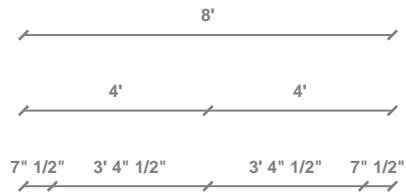

Name: Nordic Studio

Scale: 1:50 (At A4)

System: Imperial (fr)

Plan: Front Elevation