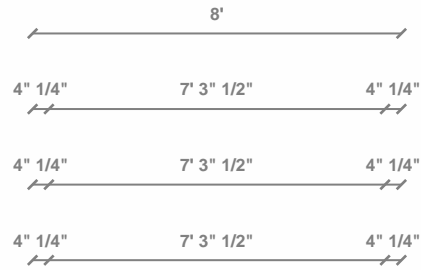

Name: Nordic Studio

Scale: 1:50 (At A4)

System: Imperial (fr)

Plan: Front Section