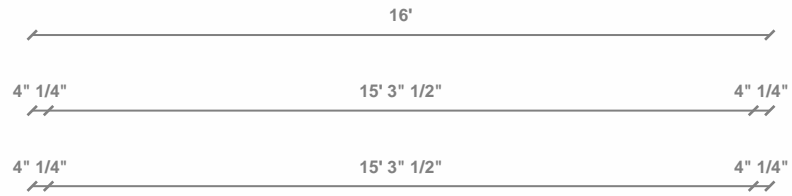

Name: Nordic Studio

Scale: 1:50 (At A4)

System: Imperial (fr)

Plan: Right Section