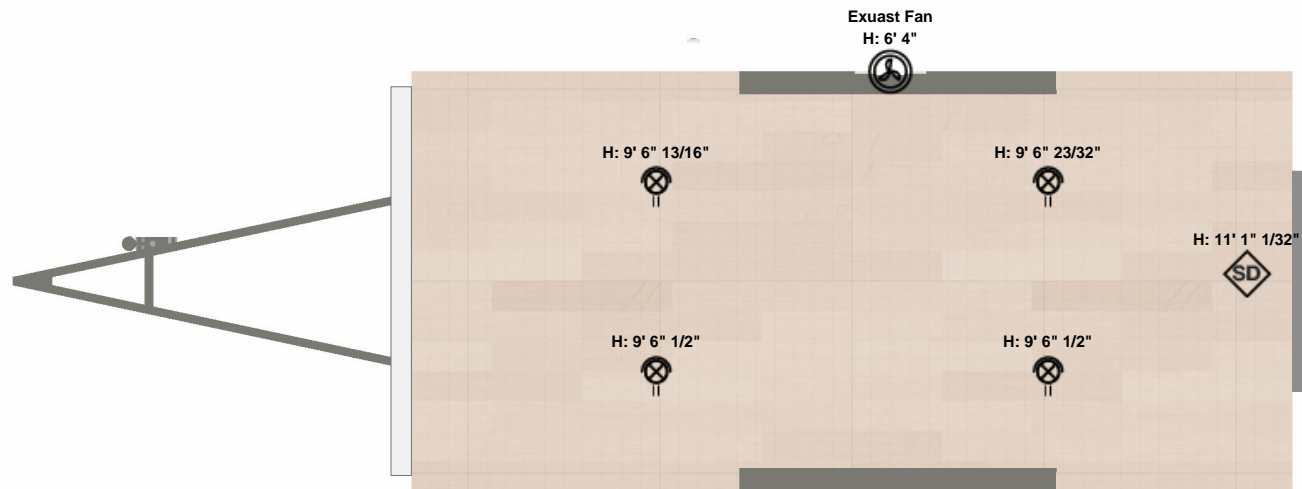

Name: Nordic Studio
Scale: 1:- (At A4)
System: Imperial (fr)
Plan: Joinery Schedule

| Icon | Item Name | No. | Icon | Item Name | No. | Icon | Item Name | No. | Icon | Item Name | No. | Icon | Item Name | No. |
|------|--------------|-----|------|----------------|-----|------|------------------|-----|------|-----------------|-----|------|-------------------|-----|
| | SingleSwitch | 0 | | DoubleOutlet | 8 | | ExteriorOutlet | 0 | | RailLight | 0 | | CaravanPlug | 1 |
| | DoubleSwitch | 1 | | UsbOutlet | 0 | | DownLight | 4 | | OutdoorLight | 0 | | MainPowerIn | 0 |
| | TripleSwitch | 0 | | TvOutlet | 0 | | PendantLight | 0 | | ThroughWallFan | 1 | | SwitchBoard | 1 |
| | QuadSwitch | 0 | | Brushplate | 0 | | WallMountedLight | 0 | | Heatpump | 0 | | SmokeDetector | 1 |
| | DimmerSwitch | 0 | | EthernetOutlet | 0 | | MirrorLight | 0 | | SmartController | 0 | | CarbonMonoxideDet | 0 |
| | SingleOutlet | 0 | | HdmiOutlet | 0 | | StripLight | 0 | | HotWaterHeater | 0 | | Other | 0 |