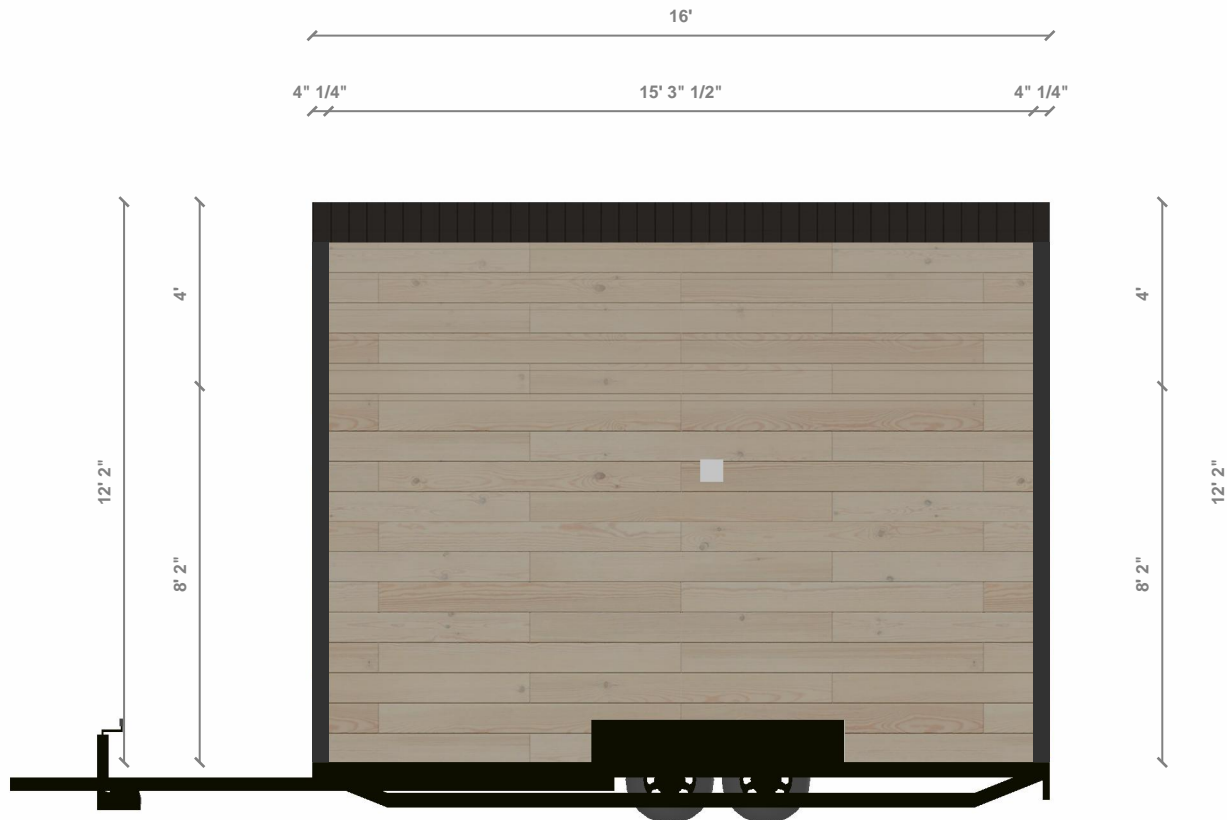

Name: Nordic Studio
Scale: 1:50 (At A4)
System: Imperial (fr)
Plan: Shell Left Section