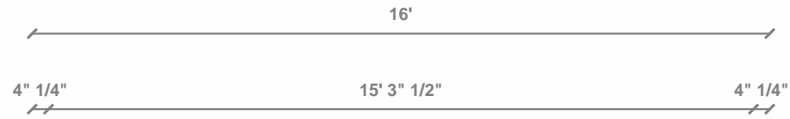

Name: Nordic Studio
Scale: 1:50 (At A4)
System: Imperial (fr)
Plan: Shell Right Section