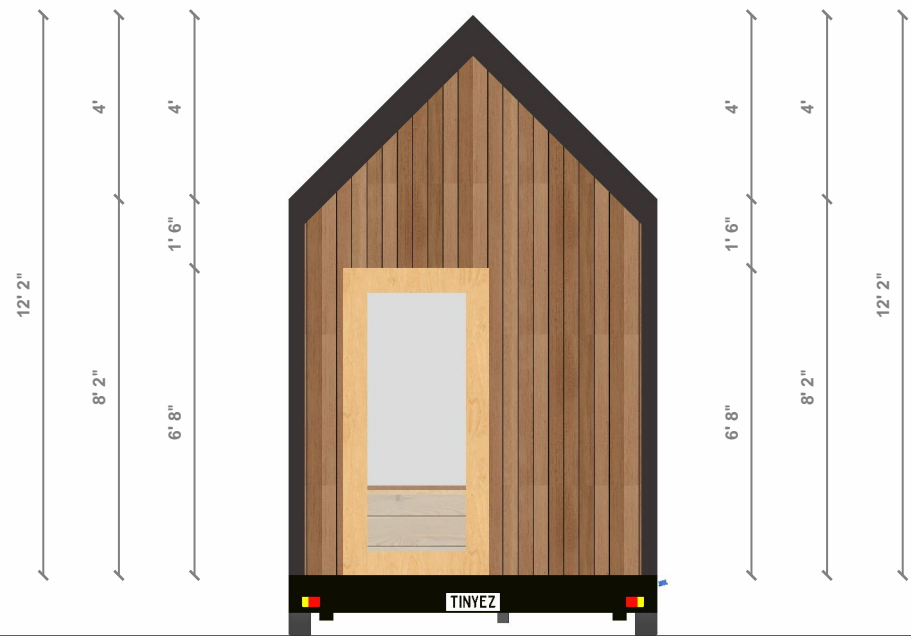

Name: Nordic Studio
Scale: 1:50 (At A4)
System: Imperial (fr)
Plan: Rear Elevation