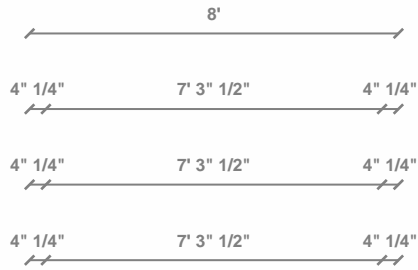

Name: Nordic Studio

Scale: 1:50 (At A4)

System: Imperial (fr)

Plan: Rear Section