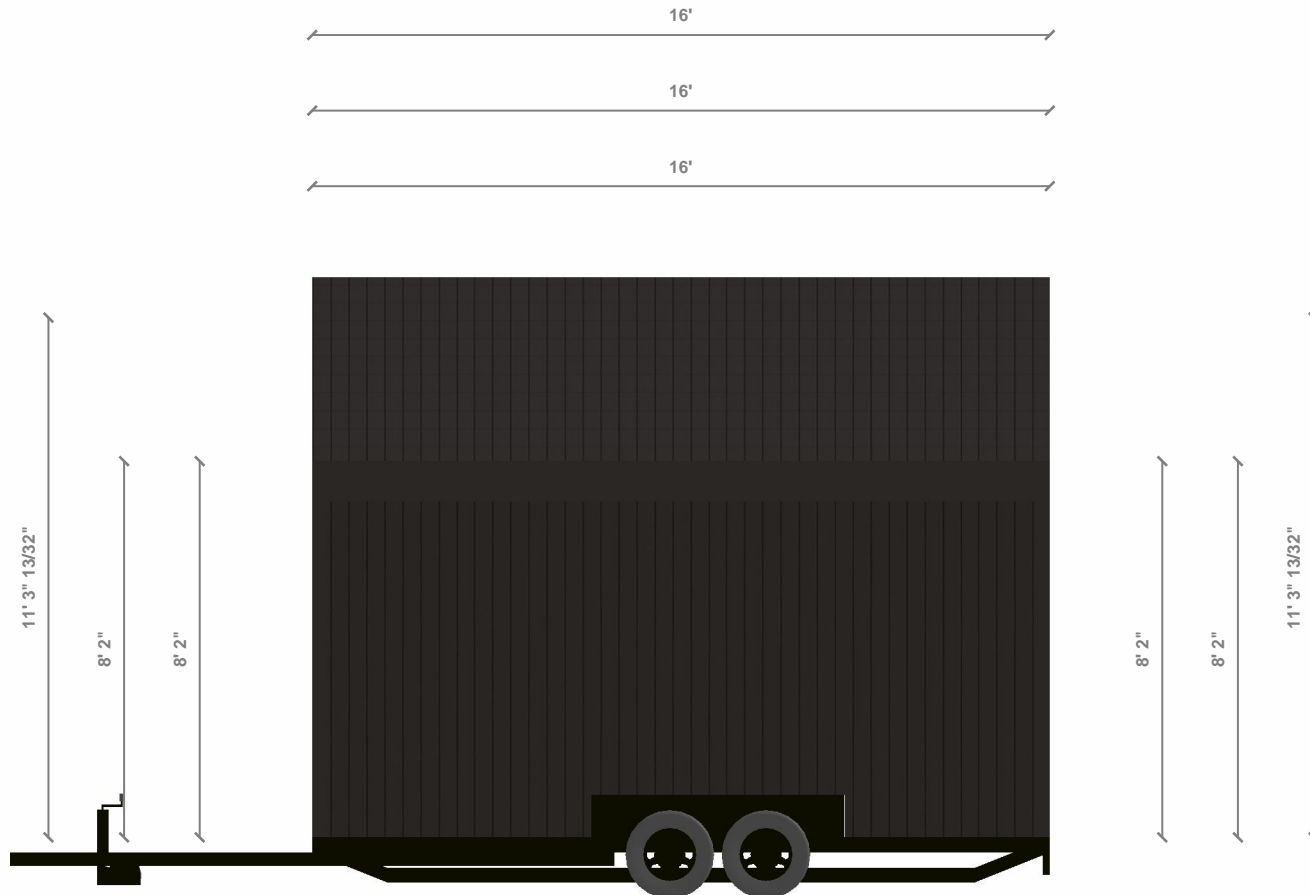

Name: Nordic Studio

Scale: 1:50 (At A4)

System: Imperial (fr)

Plan: Left Elevation